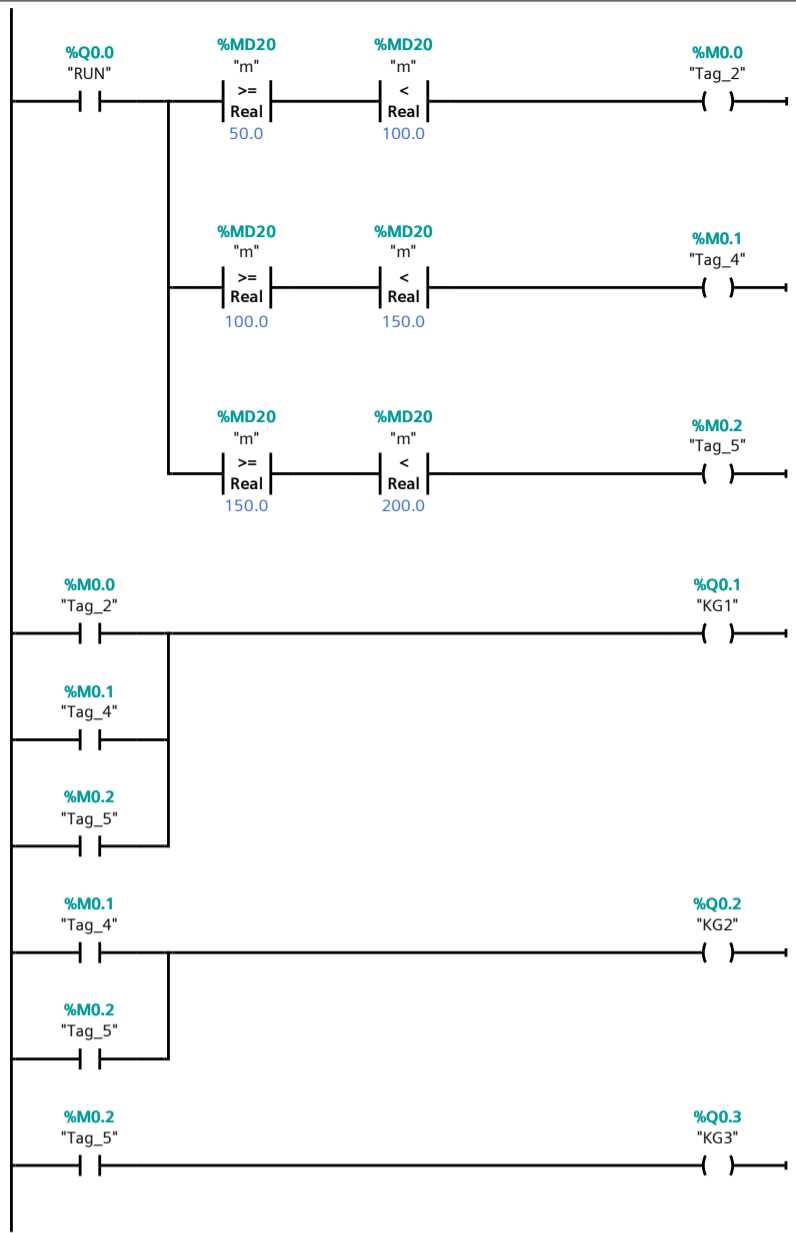

THI LAN 2 - CAU 2 / PLC_1 [CPU 1214C DC/DC/DC] / Program blocks

Main [OB1]

Main Properties

General

Name	Main	Number	1	Type	OB	Language	LAD
Numbering	Automatic						

Information

Title	"Main Program Sweep (Cycle)"	Author		Comment		Family	
Version	0.1	User-defined ID					

Main

Name	Data type	Default value
▼ Input		
Initial_Call	Bool	
Remanence	Bool	
Temp		
Constant		

Network 1: CAU A

Network 2: CAU B

Network 3: CAU C, D, E

Network 4: CAU F