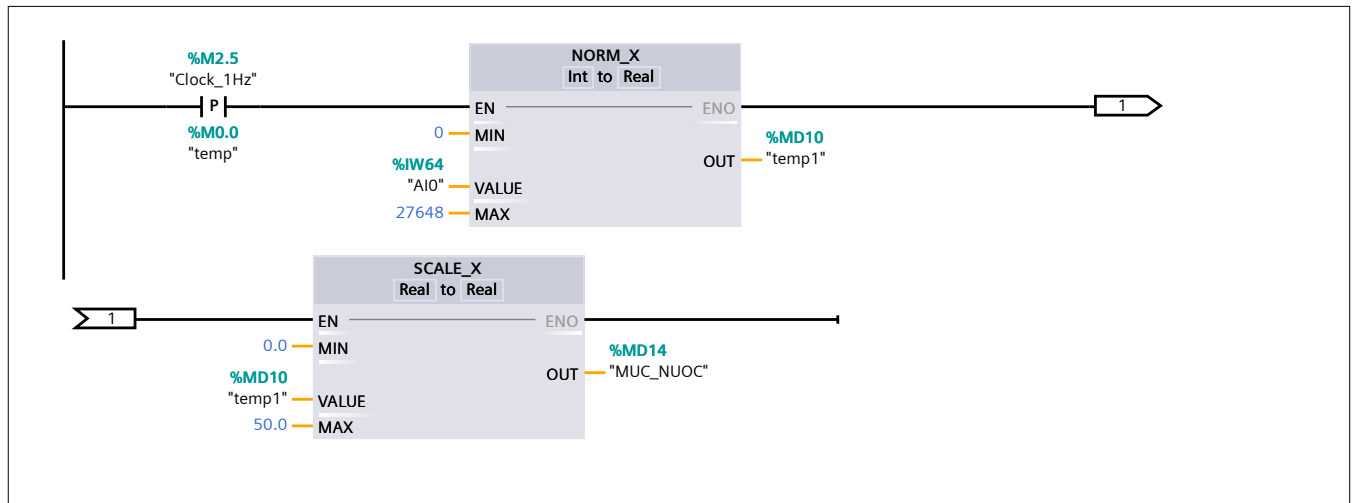

Exam2 [OB123]

Exam2 Properties

General

Name	Exam2	Number	123	Type	OB
Language	LAD	Numbering	Automatic		

Information

Title	"Main Program Sweep (Cycle)"	Author		Comment	
Family		Version	0.1	User-defined ID	

Name	Data type	Default value
▼ Input		
Initial_Call	Bool	
Remanence	Bool	
Temp		
Constant		

Network 1:

Network 1:

Network 2:

Network 3:

OUT_RANGE
Real

%Q0.1
"DEN DO"

19.0 — MIN
%MD14 — VAL
"MUC_NUOC"
21.0 — MAX