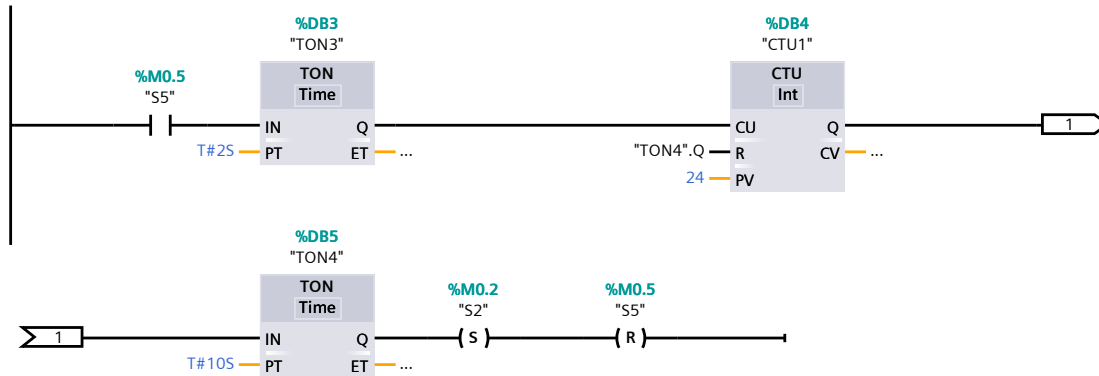

Exam1 [OB1]

Exam1 Properties

General

Name	Exam1	Number	1	Type	OB
Language	LAD	Numbering	Automatic		

Information

Title	"Main Program Sweep (Cycle)"	Author		Comment	
Family		Version	0.1	User-defined ID	

Name	Data type	Default value
▼ Input		
Initial_Call	Bool	
Remanence	Bool	
Temp		
Constant		

Network 1:

Network 2:

Network 3:

Network 4:

--	--	--

Network 5:

Network 6:

Network 6:

Network 7:

Network 8:

Network 9:

Network 10:

Network 11:

Network 12:

Network 13:

Network 14: