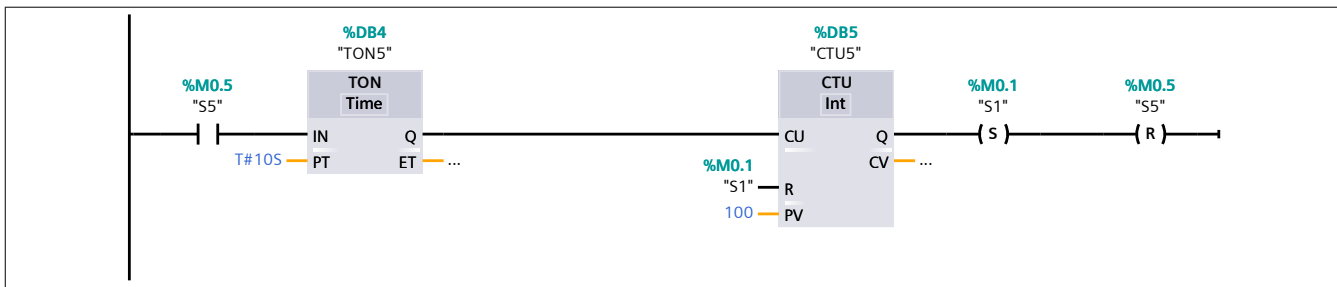

Vidu / PLC_1 [CPU 1214C DC/DC/DC] / Program blocks

Main [OB1]

Main Properties

General

Name	Main	Number	1	Type	OB
Language	LAD	Numbering	Automatic		

Information

Title	"Main Program Sweep (Cycle)"	Author		Comment	
Family		Version	0.1	User-defined ID	

Main

Name	Data type	Default value
Temp		
Constant		

Network 1:

Network 2:

Network 3:

Network 4:

Network 5:

Network 6:

Network 7:

Network 8:

Network 9:

Network 10:

Network 11:

Network 12:

Network 13:

Network 14: