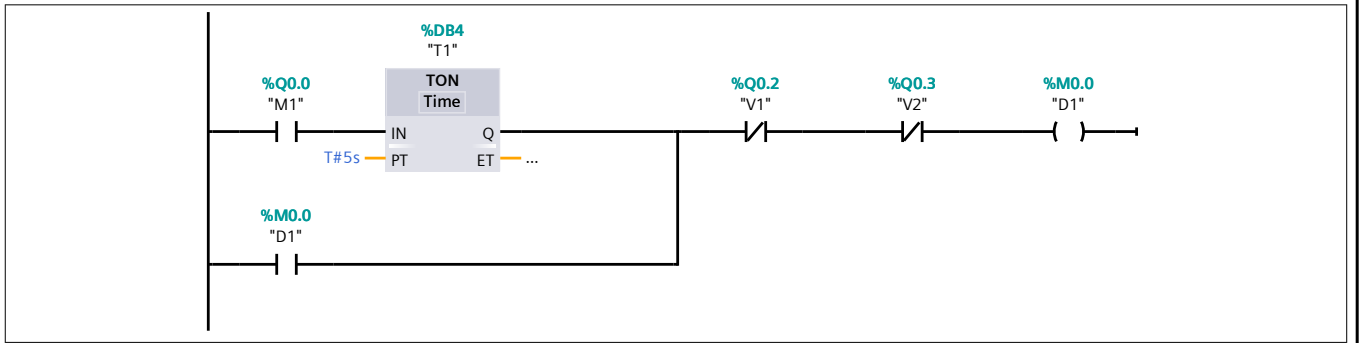

Project2 / Vi_Du [CPU 1212C DC/DC/DC] / Program blocks

Vi_Du [OB1]

Vi_Du Properties

General

Name	Vi_Du	Number	1	Type	OB
Language	LAD	Numbering	automatic		

Information

Title	"Main Program Sweep (Cycle)"	Author		Comment	
Family		Version	0.1	User-defined ID	

Vi_Du

Name	Data type	Default value
▼ Input		
Initial_Call	Bool	
Remanence	Bool	
Temp		
Constant		

Network 1:

Network 2:

Network 3:

Network 4:

Network 5:

Network 6: