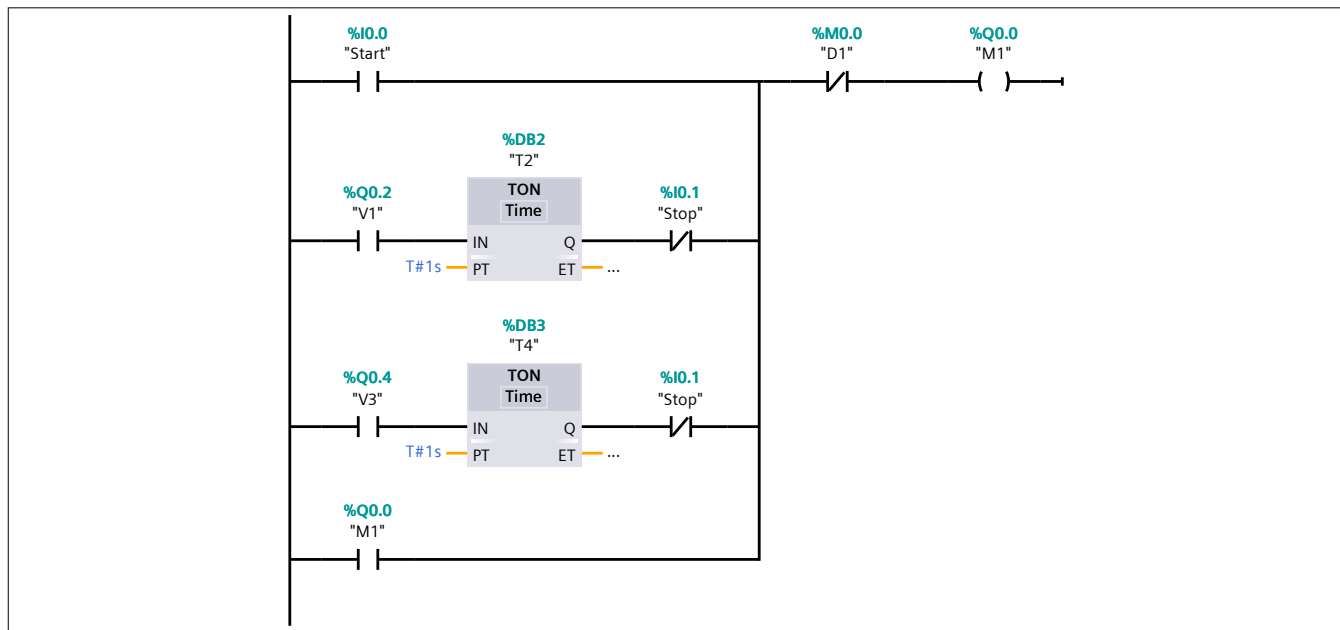

Project2 / Vi_Du [CPU 1212C DC/DC/DC] / Program blocks

Vi_Du [OB1]

Vi_Du Properties

General

Name	Vi_Du	Number	1	Type	OB
Language	LAD	Numbering	automatic		

Information

Title	"Main Program Sweep (Cycle)"	Author		Comment	
Family		Version	0.1	User-defined ID	

Vi_Du

Name	Data type	Default value
▼ Input		
Initial_Call	Bool	
Remanence	Bool	
Temp		
Constant		

Network 1:

Network 2:

Network 3:

Network 4:

Network 5:

Network 6: