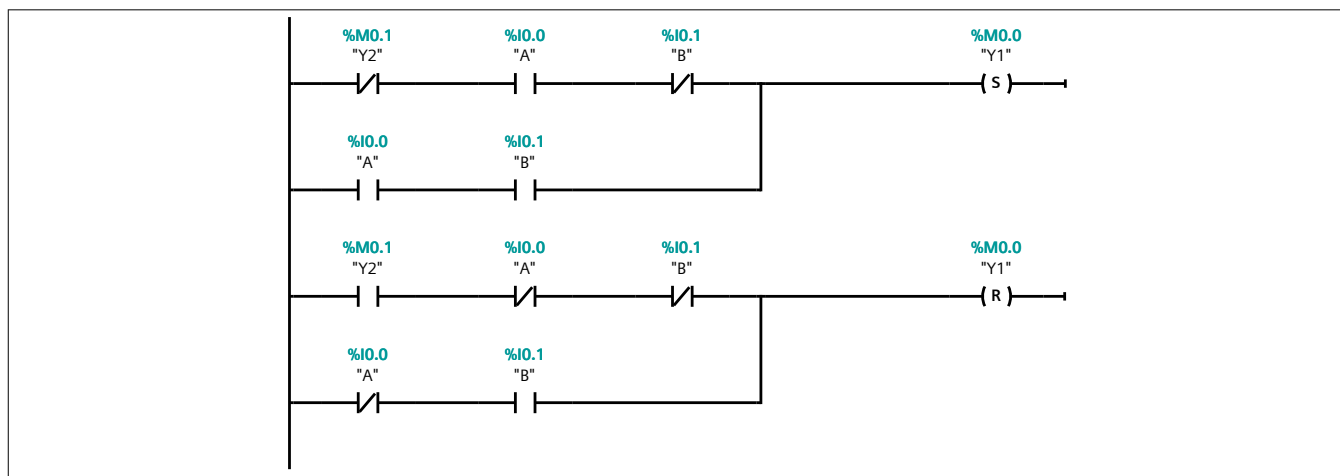

Giao trinh DKQT / PLC_1 [CPU 1214C DC/DC/DC] / Program blocks

Cau 3 [OB1]

Cau 3 Properties

General

Name	Cau 3	Number	1	Type	OB
Language	LAD	Numbering	Automatic		

Information

Title	"Main Program Sweep (Cycle)"	Author		Comment	
Family		Version	0.1	User-defined ID	

Main

Name	Data type	Default value
▼ Input		
Initial_Call	Bool	
Remanence	Bool	
Temp		
Constant		

Network 1: Y1

Network 2: Y2

Network 3: Y3

Network 4: F