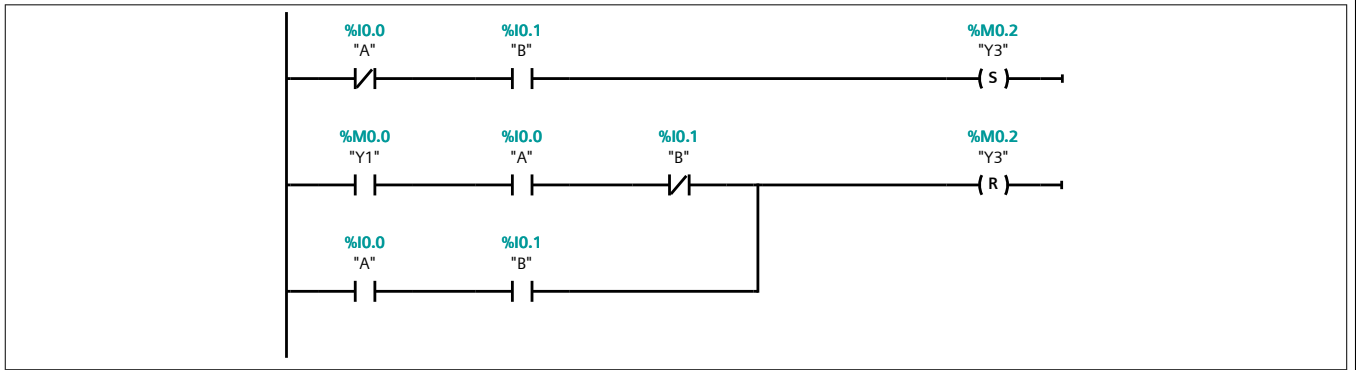

Giao trinh DKQT / PLC_1 [CPU 1214C DC/DC/DC] / Program blocks

Cau 3 [OB1]

Cau 3 Properties

General

Name	Cau 3	Number	1	Type	OB
Language	LAD	Numbering	Automatic		

Information

Title	"Main Program Sweep (Cycle)"	Author		Comment	
Family		Version	0.1	User-defined ID	

Main

Name	Data type	Default value
▼ Input		
Initial_Call	Bool	
Remanence	Bool	
Temp		
Constant		

Network 1: Y1

Network 2: Y2

Network 3: Y3

Network 4: F