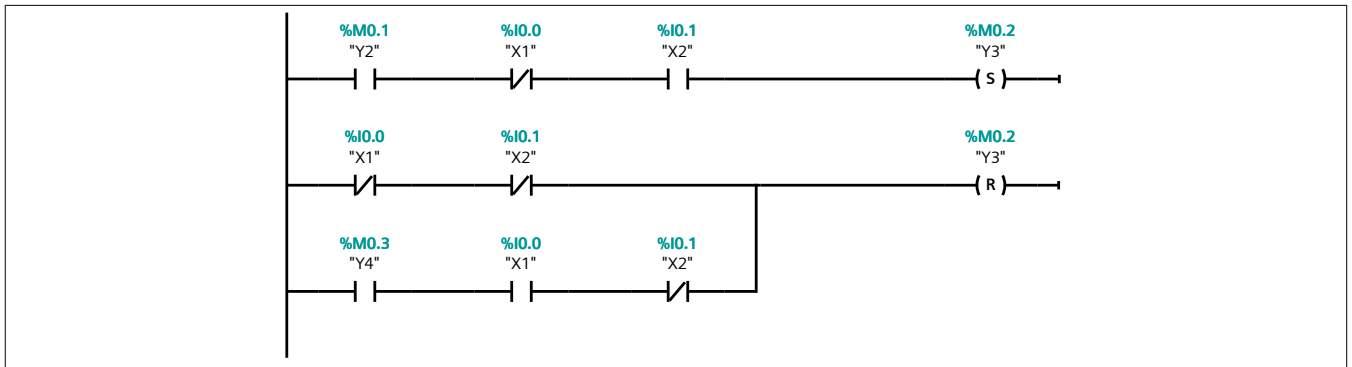

##### Information

Title	"Main Program Sweep (Cycle)"	Author		Comment	
Family		Version	0.1	User-defined ID	

#### Vi\_Du

Name	Data type	Default value
▼ Input		
Initial_Call	Bool	
Remanence	Bool	
Temp		
Constant		

#### Network 1:

#### Network 2:

**Network 3:**

**Network 4:**

**Network 5:**