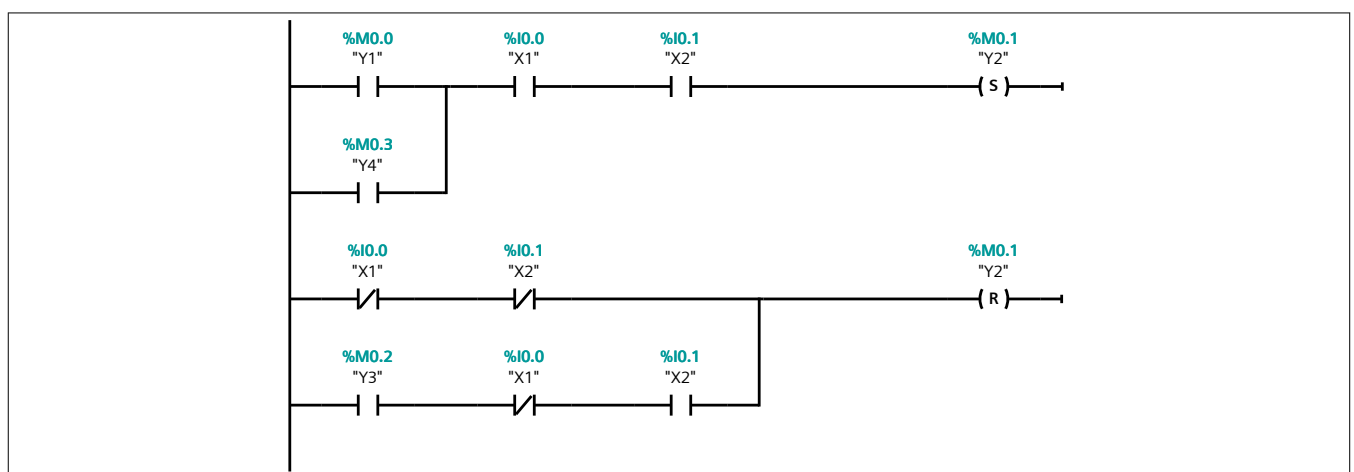

Project2 / Vi_Du_1 [CPU 1212C DC/DC/DC] / Program blocks

Vi_Du [OB1]

Vi_Du Properties

General

Name	Vi_Du	Number	1	Type	OB
Language	LAD	Numbering	automatic		

Information

Title	"Main Program Sweep (Cycle)"	Author		Comment	
Family		Version	0.1	User-defined ID	

Vi_Du

Name	Data type	Default value
▼ Input		
Initial_Call	Bool	
Remanence	Bool	
Temp		
Constant		

Network 1:

Network 2: