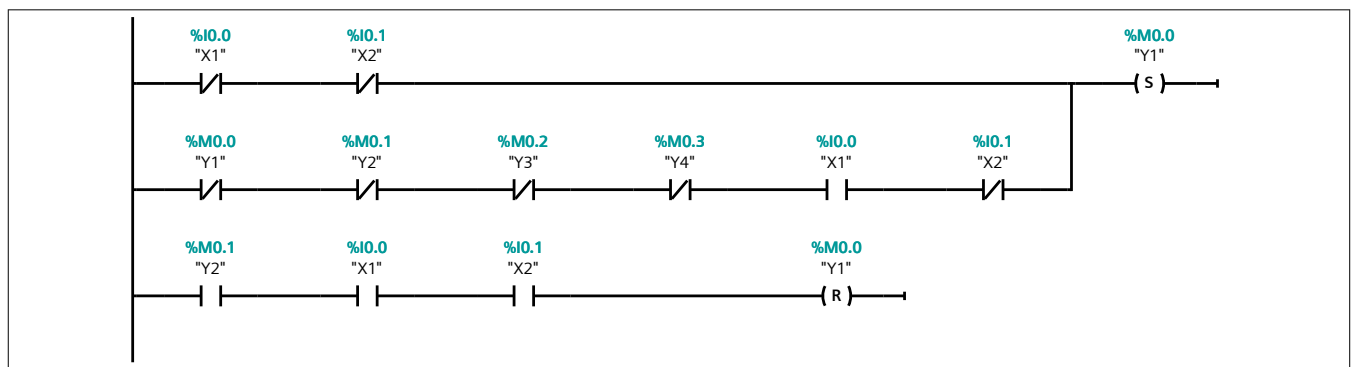

Project2 / Vi_Du_1 [CPU 1212C DC/DC/DC] / Program blocks

Vi_Du [OB1]

Vi_Du Properties

General

Name	Vi_Du	Number	1	Type	OB
Language	LAD	Numbering	automatic		

Information

Title	"Main Program Sweep (Cycle)"	Author		Comment	
Family		Version	0.1	User-defined ID	

Vi_Du

Name	Data type	Default value
▼ Input		
Initial_Call	Bool	
Remanence	Bool	
Temp		
Constant		

Network 1:

Network 2: